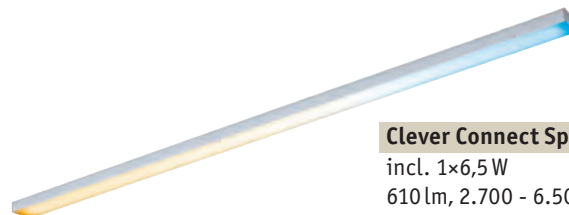

Clever Connect Spot Barre 350 mm

Clever Connect Spot Barre 550 mm

incl. 1×6,5W
610 lm, 2.700 - 6.500 K
12V
⌀10 ⇔550 ↗25 mm
999.69

12V
⌀10 ⇔50 ↗50 mm
999.70

12V
⌀10 ⇔50 ↗25 mm
999.71

Bodová svítidla lze
vzájemně spojit konektory